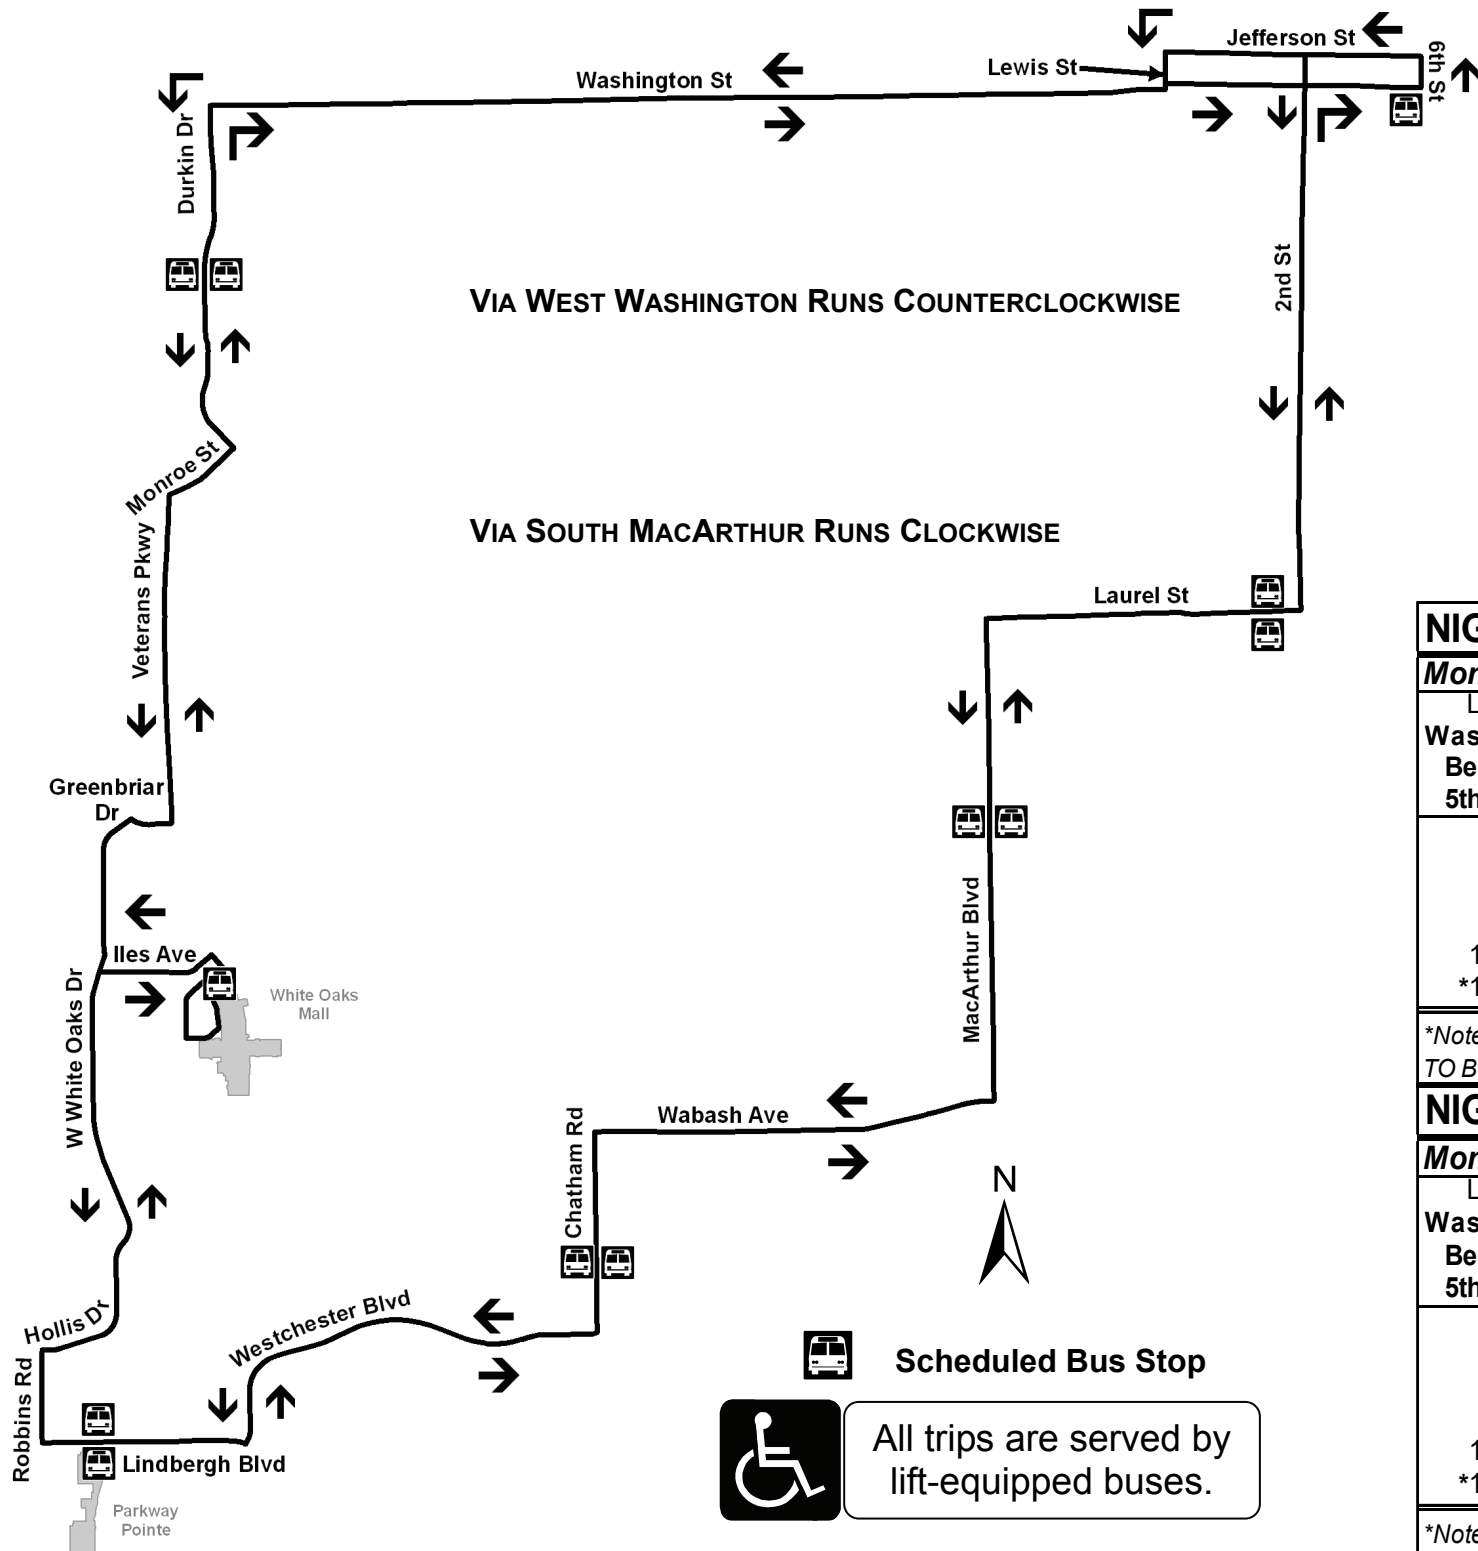

SPRINGFIELD MASS TRANSIT DISTRICT

928 South 9th Street
Springfield, IL 62703-2497

PREPARED BY:

NIGHT SERVICE

**ROUTES 903 & 904
WESTSIDE**

**MONDAY - FRIDAY
(EXCEPT HOLIDAYS)
EFFECTIVE: OCTOBER 1, 2009**

SPRINGFIELD MASS TRANSIT DISTRICT

522-5531

www.smtd.org

NIGHT SERVICE

ROUTE 903 VIA WEST WASHINGTON AND ROUTE 904 VIA SOUTH MACARTHUR

WESTSIDE

 **Scheduled Bus Stop**

 **All trips are served by lift-equipped buses.**

NIGHT SERVICE		ROUTE 903			WESTSIDE	
<i>Monday through Friday</i>						
VIA WEST WASHINGTON						
Leave	Leave	Leave	Leave	Leave	Leave	Leave
Washington Between 5th & 6th	Durkin & Lawrence	White Oaks Mall	Wal-Mart & Parkway Pointe	Chatham & Seven Pines	MacArthur & Outer Park	1st & Laurel
6:45 PM	6:57 PM	7:10 PM	7:20 PM	7:25 PM	7:30 PM	7:35 PM
7:45	7:57	8:10	8:20	8:25	8:30	8:35
8:45	8:57	9:10	9:20	9:25	9:30	9:35
9:45	9:57		10:20	10:25	10:30	10:35
10:45	10:57		11:20	11:25	11:30	11:35
*11:45						

**Note 1: 11:45 PM TRIP AT THE TRANSFER CENTER IS COORDINATED TO TAKE PASSENGERS TO BUS STOP CLOSEST TO THEIR DESTINATION ON THE NIGHT ROUTE.*

NIGHT SERVICE		ROUTE 904			WESTSIDE	
<i>Monday through Friday</i>						
VIA SOUTH MACARTHUR						
Leave	Leave	Leave	Leave	Leave	Leave	Leave
Washington Between 5th & 6th	1st & Laurel	MacArthur & Outer Park	Chatham & Seven Pines	Wal-Mart & Parkway Pointe	White Oaks Mall	Durkin & Lawrence
6:45 PM	6:53 PM	7:00 PM	7:05 PM	7:10 PM	7:23 PM	7:30 PM
7:45	7:53	8:00	8:05	8:10	8:23	8:30
8:45	8:53	9:00	9:05	9:10	9:23	9:30
9:45	9:53	10:00	10:05	10:10		10:30
10:45	10:53	11:00	11:05	11:10		11:30
*11:45						

**Note 1: 11:45 PM TRIP AT THE TRANSFER CENTER IS COORDINATED TO TAKE PASSENGERS TO BUS STOP CLOSEST TO THEIR DESTINATION ON THE NIGHT ROUTE.*