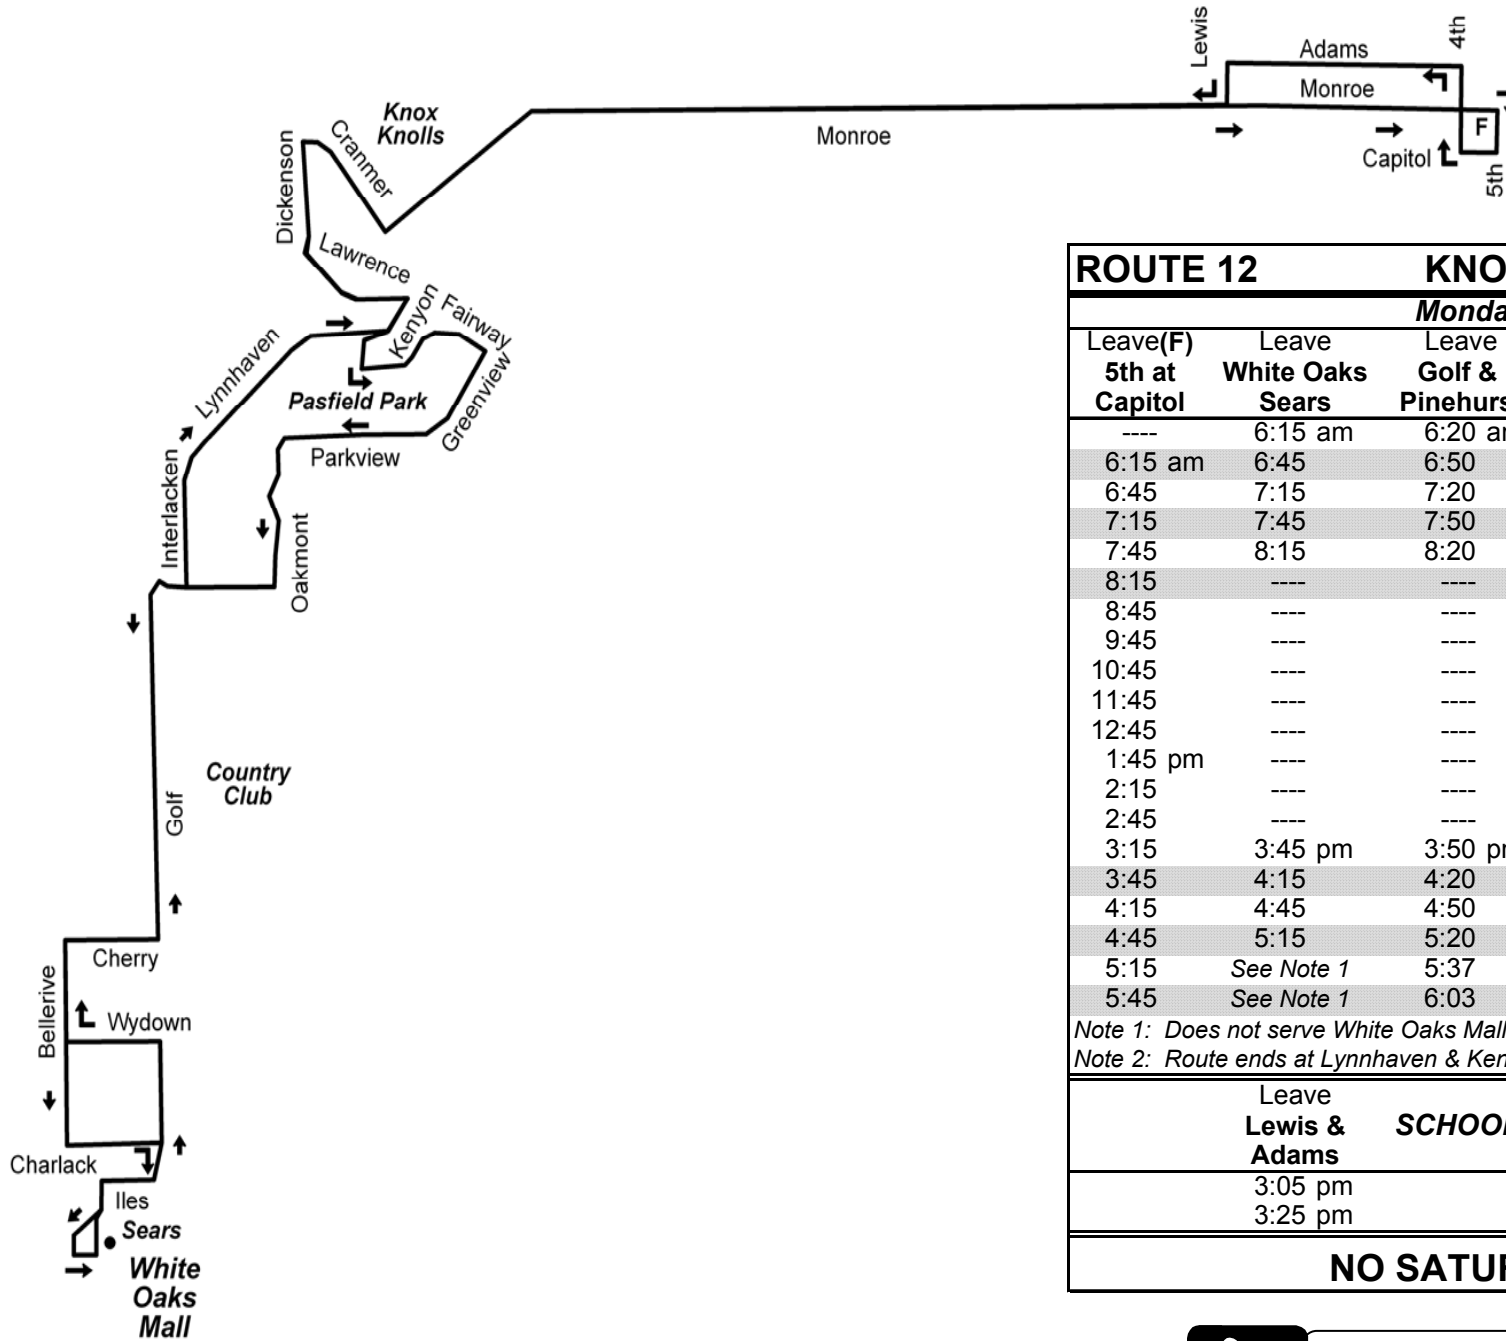

522-5531

www.smtd.org

ROUTE 12

Knox Knolls – Country Club

ROUTE 12 KNOX KNOLLS - COUNTRY CLUB

<i>Monday thru Friday</i>					
Leave(F) 5th at Capitol	Leave White Oaks Sears	Leave Golf & Pinehurst	Leave Lynnhaven & Kenyon	Leave Cranmer Whitefield	Arrive Downtown
----	6:15 am	6:20 am	6:23 am	6:25 am	6:35 am
6:15 am	6:45	6:50	6:53	6:55	7:05
6:45	7:15	7:20	7:23	7:25	7:35
7:15	7:45	7:50	7:53	7:55	8:05
7:45	8:15	8:20	8:23	8:25	8:35
8:15	----	----	----	8:30	8:40
8:45	----	----	----	9:00	9:10
9:45	----	----	----	10:00	10:10
10:45	----	----	----	11:00	11:10
11:45	----	----	----	12:00 pm	12:10 pm
12:45	----	----	----	1:00	1:10
1:45 pm	----	----	----	2:00	2:10
2:15	----	----	----	2:30	2:40
2:45	----	----	----	3:00	3:10
3:15	3:45 pm	3:50 pm	3:53 pm	3:55	4:05
3:45	4:15	4:20	4:23	4:25	4:35
4:15	4:45	4:50	4:53	4:55	5:05
4:45	5:15	5:20	5:23	5:25	5:35
5:15	<i>See Note 1</i>	5:37	5:40	<i>See Note 2</i>	
5:45	<i>See Note 1</i>	6:03	6:05	<i>See Note 2</i>	

Note 1: Does not serve White Oaks Mall

Note 2: Route ends at Lynnhaven & Kenyon

Leave Lewis & Adams	Arrive Downtown
3:05 pm	3:10 pm
3:25 pm	3:30 pm

NO SATURDAY SERVICE

All trips, **except shaded times**, are served by lift-equipped buses.