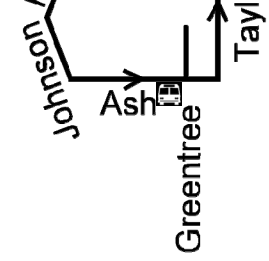

All trips are served by lift-equipped buses.