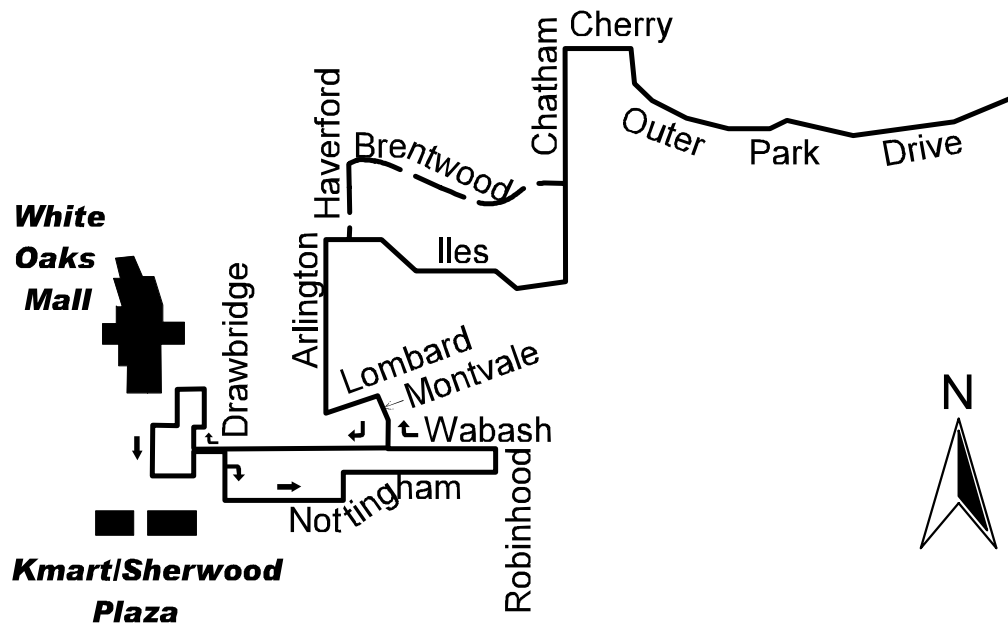

These buses travel to Downtown ONLY. Transfers required for White Oaks Mall.

All these buses travel to White Oaks Mall.