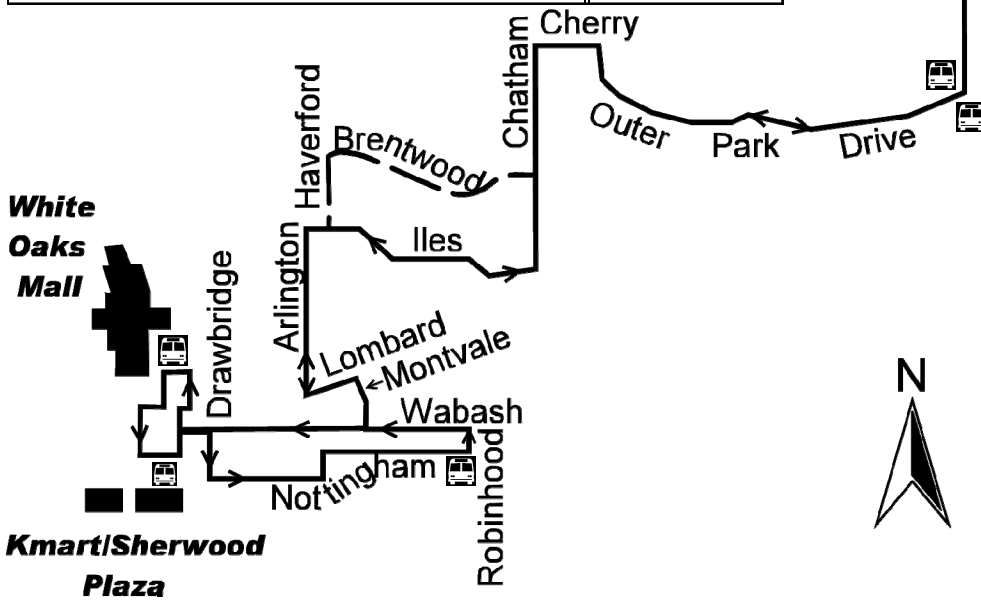

All trips are served by lift-equipped buses.