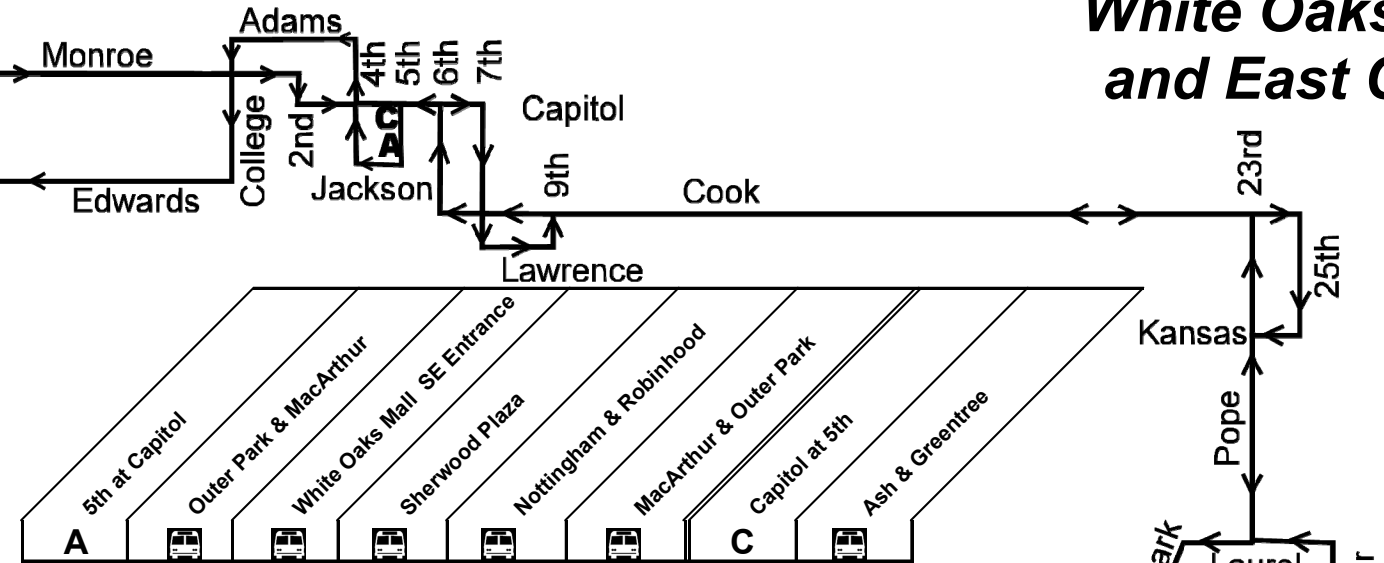

Saturday							
A	5th at Capitol	Outer Park & MacArthur	White Oaks Mall SE Entrance	Sherwood Plaza	Nottingham & Robinhood	MacArthur & Outer Park	C
---	---	---	---	---	---	6:45 AM	7:00 AM
---	---	---	---	---	---	7:15	7:30
7:15 AM	7:27 AM	7:42 AM	7:44 AM	7:47	7:55	---	---
---	---	---	---	---	---	7:45	8:00
---	---	---	---	---	---	8:15	8:30
8:15	8:27	8:42	8:44	8:47	8:55	8:45	9:00
---	---	---	---	---	---	9:15	9:30
9:15	9:27	9:42	9:44	9:47	9:55	9:45	10:00
---	---	---	---	---	---	10:15	10:30
10:15	10:27	10:42	10:44	10:47	10:55	10:45	11:00
10:45	10:57	11:12	11:14	11:17	11:25	11:15	11:30
11:15	11:27	11:42	11:44	11:47	11:55	11:45	12:00 PM
11:45	11:57	12:12 PM	12:14 PM	12:17 PM	12:25 PM	12:15 PM	12:30
12:15 PM	12:27 PM	12:42	12:44	12:47	12:55	12:45	1:00
12:45	12:57	1:12	1:14	1:17	1:25	1:15	1:30
1:15	1:27	1:42	1:44	1:47	1:55	1:45	2:00
1:45	1:57	2:12	2:14	2:17	2:25	2:15	2:30
2:15	2:27	2:42	2:44	2:47	2:55	2:45	3:00
---	---	---	---	---	---	3:15	3:30
2:45	2:57	3:12	3:14	3:17	3:25	3:45	4:00
3:15	3:27	3:42	3:44	3:47	3:55	4:15	4:30
3:45	3:57	4:12	4:14	4:17	4:25	4:45	5:00
4:15	4:27	4:42	4:44	4:47	4:55	5:15	5:30
4:45	4:57	5:12 •	5:14	5:17	5:25	5:45	••
5:15	5:27	5:42	5:44	5:47	5:55	---	---
5:45	5:57	6:12	6:14	6:17	6:25	---	---