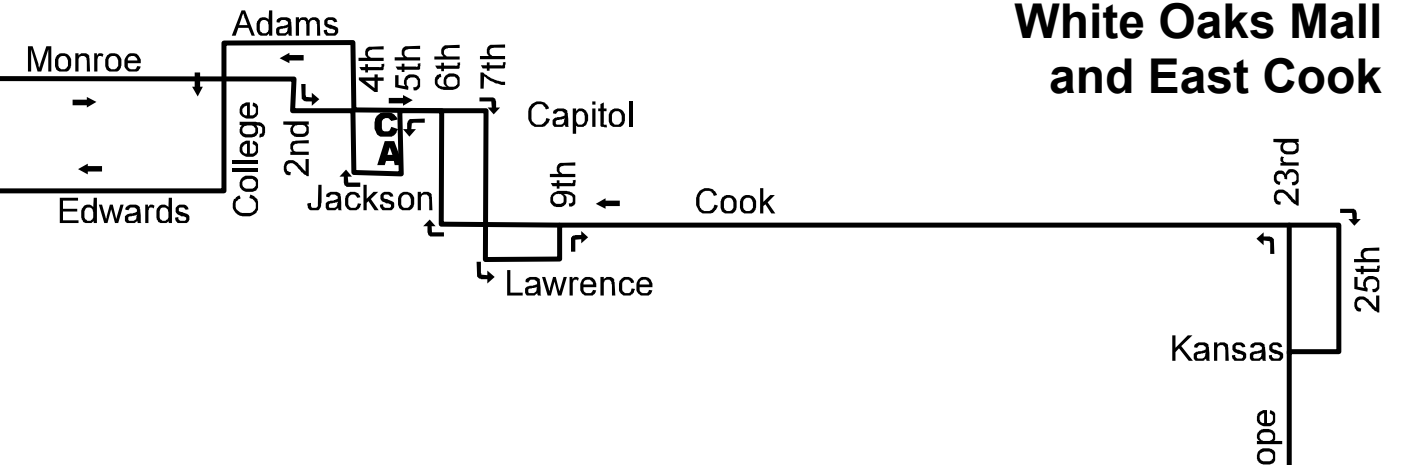

Monday thru Friday					EAST COOK	
COLONY WEST-WHITE OAKS MALL-SHERWOOD PLAZA					Capitol at 5th	Ash & Greentree
Leave(A) 5th at Capitol	Leave White Oaks SE Entrance	Leave Sherwood Plaza	Leave Nottingham Robinhood	Leave MacArthur Outer Park	Leave(C)	Leave
---	---	---	---	---	6:15 am	6:30 am
---	---	---	B 6:17 am	6:25 am	6:45	7:00
---	---	---	B 6:47	6:55	7:15	7:30
6:45 am	B 7:12 am	B 7:14 am	B 7:17	7:25	7:45	8:00
7:15	B 7:42	B 7:44	B 7:47	7:55	8:15	8:30
7:45	B 8:12	B 8:14	B 8:17	8:25	8:45	9:00
8:15	8:42	8:44	8:47	8:55	9:15	9:30
8:45	9:12	9:14	9:17	9:25	9:45	10:00
9:15	9:42	9:44	9:47	9:55	10:15	10:30
9:45	10:12	10:14	10:17	10:25	10:45	11:00
---	---	---	---	---	11:15	11:30
10:45	11:12	11:14	11:17	11:25	11:45	12:00 pm
---	---	---	---	---	12:15 pm	12:30
11:45	12:12 pm	12:14 pm	12:17 pm	12:25 pm	12:45	1:00
---	---	---	---	---	1:15	1:30
12:45 pm	1:12	1:14	1:17	1:25	1:45	2:00
---	---	---	---	---	2:15	2:30
1:45	2:12	2:14	2:17	2:25	2:45	3:00
SCHOOL DAYS ONLY-----					3:15	3:18
2:15	2:42	2:44	2:47	2:55	3:15	3:30
SCHOOL DAYS ONLY-----					3:35	Ends Here
2:45	3:12	3:14	3:17	3:25	3:45	4:00
3:15	3:42	3:44	3:47	3:55	4:15	4:30
3:45	4:12	4:14	4:17	4:25	4:45	5:00
B 4:15	4:42	4:44	4:47	4:55	5:15	5:30
B 4:45	5:12	5:14	5:17	5:25	5:45	Ends Here
B 5:15	5:42	5:44	5:47	5:55	Ends Here	Ends Here
B 5:45	6:07	6:09	6:12	6:20	Ends Here	Ends Here

All trips via Iles except those designated with a B:
B - Via Brentwood
● Bus will go to Sherwood (Nottingham & Robinhood) ONLY UPON REQUEST.

Saturday					EAST COOK	
COLONY WEST-WHITE OAKS MALL-SHERWOOD PLAZA					Capitol at 5th	Ash & Greentree
Leave(A) 5th at Capitol	Leave White Oaks SE Entrance	Leave Sherwood Plaza	Leave Nottingham Robinhood	Leave MacArthur Outer Park	Leave(C)	Leave
---	---	---	---	---	6:45 am	7:00 am
---	---	---	6:47 am	6:55 am	7:15	7:30
7:15 am	7:42 am	7:44 am	7:47	7:55	7:45	8:00
8:15	8:42	8:44	8:47	8:55	8:15	8:30
---	---	---	---	---	8:45	9:00
9:15	9:42	9:44	9:47	9:55	---	---
---	---	---	---	---	9:15	9:30
---	---	---	---	---	9:45	10:00
---	---	---	---	---	10:15	10:30
---	---	---	---	---	10:45	11:00
10:15	10:42	10:44	10:47	10:55	11:15	11:30
10:45	11:12	11:14	11:17	11:25	11:45	12:00 pm
11:15	11:42	11:44	11:47	11:55	12:15 pm	12:30
11:45	12:12 pm	12:14 pm	12:17 pm	12:25 pm	12:45	1:00
12:15 pm	12:42	12:44	12:47	12:55	1:15	1:30
12:45	1:12	1:14	1:17	1:25	1:45	2:00
1:15	1:42	1:44	1:47	1:55	2:15	2:30
1:45	2:12	2:14	2:17	2:25	2:45	3:00
2:15	2:42	2:44	2:47	2:55	3:15	3:30
2:45	3:12	3:14	3:17	3:25	3:45	4:00
3:15	3:42	3:44	3:47	3:55	4:15	4:30
3:45	4:12	4:14	4:17	4:25	4:45	5:00
4:15	4:42	4:44	4:47	4:55	5:15	5:30
4:45	5:12 ☒	5:14	5:17	5:25	5:45	---
5:15	5:42	5:44	5:47	5:55	Ends Here	---
5:45	6:07 ●	6:09 ●	6:12 ●	6:20	Ends Here	---

All Saturday trips via Iles.
☒ Last bus from White Oaks Mall to East Cook (Ash & Greentree).
● Bus will go to Sherwood (Nottingham & Robinhood) ONLY UPON REQUEST.