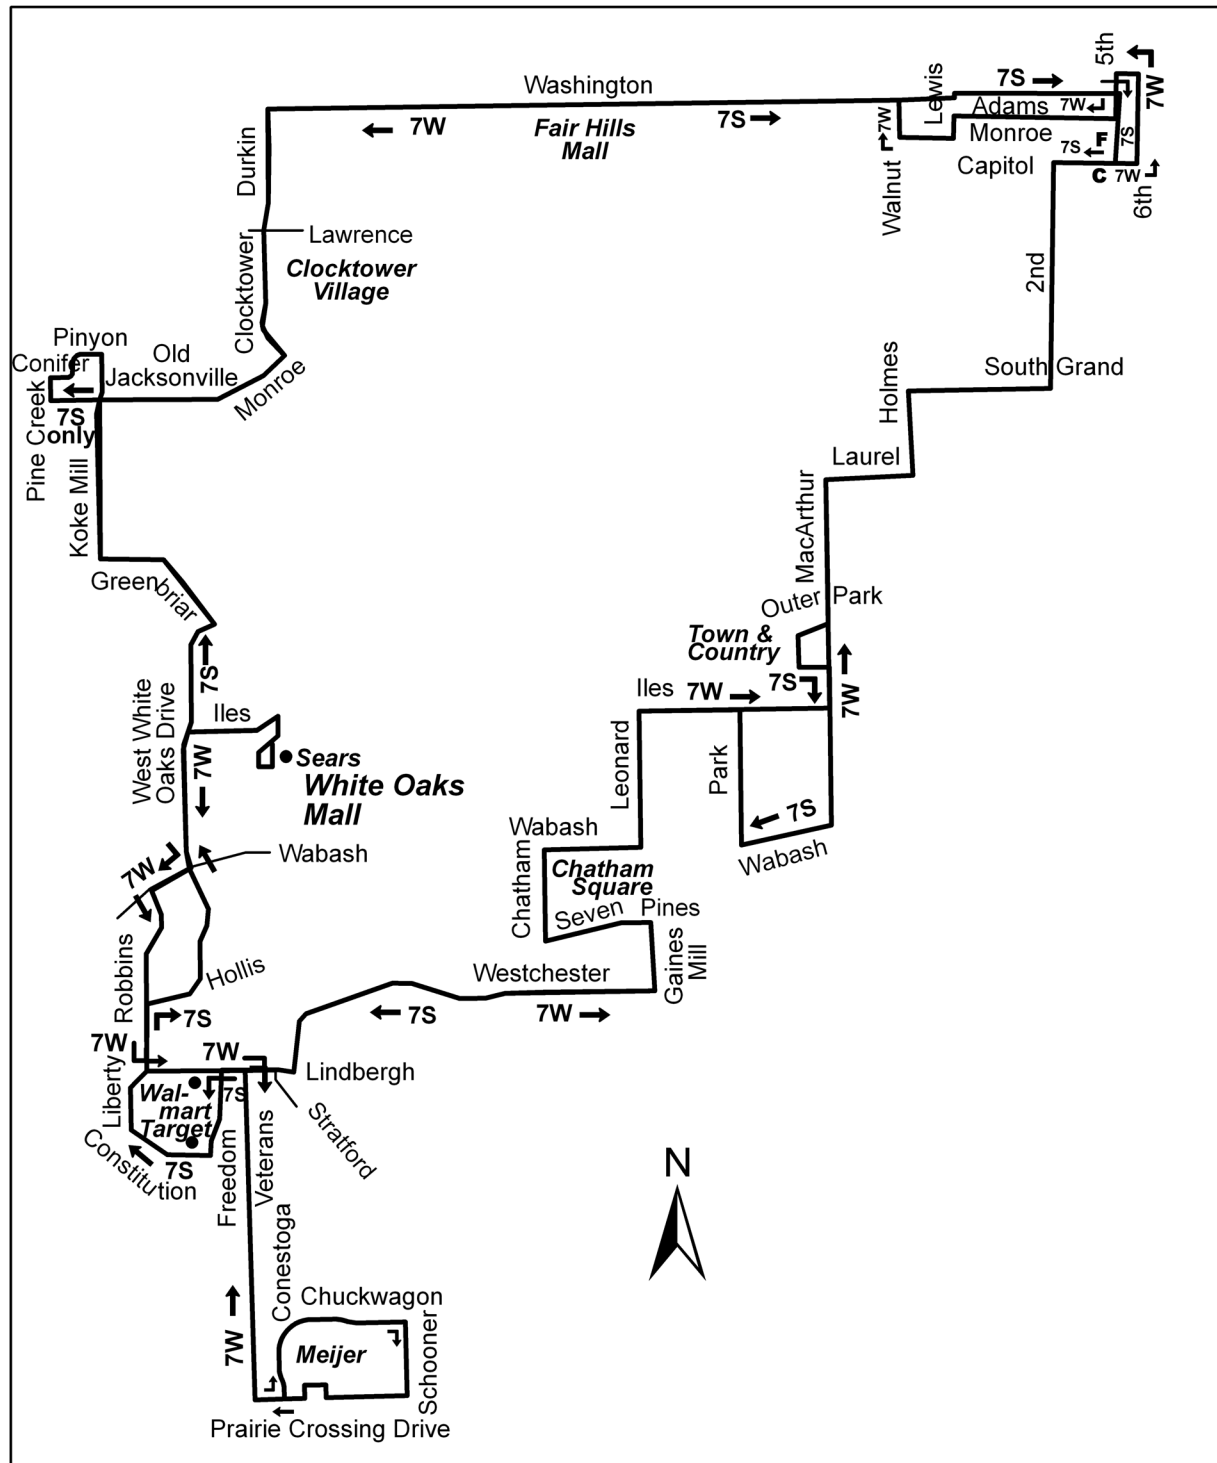

PARATRANSIT SERVICE

Paratransit Service is available. For Paratransit Service call 522-8594.

ROUTE 7W

West Washington -
White Oaks Mall

ROUTE 7S

South State -
White Oaks Mall

**MONDAY - SATURDAY
(EXCEPT HOLIDAYS)
EFFECTIVE: JUNE 7, 2010**

SPRINGFIELD MASS TRANSIT DISTRICT

522-5531
www.smtd.org

PREPARED BY:

ROUTE 7W WEST WASHINGTON - WHITE OAKS MALL

C									
Capitol at 5th	Durkin & Lawrence	White Oaks Mall - Sears	Walmart	Meijer	Stratford & Lindbergh	Gaines Mill & Seven Pines	MacArthur & Outer Park	2nd & South Grand	
Monday - Saturday									
---	---	---	---	---	6:12 AM●	6:19 AM●	6:26 AM●	6:30 AM●	
---	---	---	---	---	6:42●	6:49●	6:56●	7:00●	
---	---	---	---	---	7:12●●	7:19●●	7:26●●	7:30●●	
6:15 AM●	6:27 AM●	6:45 AM●	6:55 AM●	7:09 AM●	7:12●	7:19●	7:26●	7:30●	
6:45	6:57	7:15	7:25	7:39	7:42	7:49	7:56	8:00	
7:15	7:27	7:45	7:55	8:09	8:12	8:19	8:26	8:30	
7:45	7:57	8:15	8:25	8:39	8:42	8:49	8:56	9:00	
8:15	8:27	8:45	8:55	9:09	9:12	9:19	9:26	9:30	
8:45	8:57	9:15	9:25	9:39	9:42	9:49	9:56	10:00	
9:15	9:27	9:45	9:55	10:09	10:12	10:19	10:26	10:30	
9:45	9:57	10:15	10:25	10:39	10:42	10:49	10:56	11:00	
10:15	10:27	10:45	10:55	11:09	11:12	11:19	11:26	11:30	
10:45	10:57	11:15	11:25	11:39	11:42	11:49	11:56	12:00 PM	
11:15	11:27	11:45	11:55	12:09 PM	12:12 PM	12:19 PM	12:26 PM	12:30	
11:45	11:57	12:15 PM	12:25 PM	12:39	12:42	12:49	12:56	1:00	
12:15 PM	12:27 PM	12:45	12:55	1:09	1:12	1:19	1:26	1:30	
12:45	12:57	1:15	1:25	1:39	1:42	1:49	1:56	2:00	
1:15	1:27	1:45	1:55	2:09	2:12	2:19	2:26	2:30	
1:45	1:57	2:15	2:25	2:39	2:42	2:49	2:56	3:00	
2:15	2:27	2:45	2:55	3:09	3:12	3:19	3:26	3:30	
							3:55●	4:05●	
2:45	2:57	3:15	3:25	3:39	3:42	3:49	3:56	4:00	
3:15	3:27	3:45	3:55	4:09	4:12	4:19	4:26	4:30	
3:45	3:57	4:15	4:25	4:39	4:42	4:49	4:56	5:00	
4:15	4:27	4:45	4:55	5:09	5:12	5:19	5:26	5:30	
4:45	4:57	5:15	5:25	5:34	5:37	5:44	5:56	5:55	
5:15	5:27	5:45	5:55	●●●	5:57	●●●●			
5:45	5:57	6:15	6:25	●●●	6:18	●●●●			