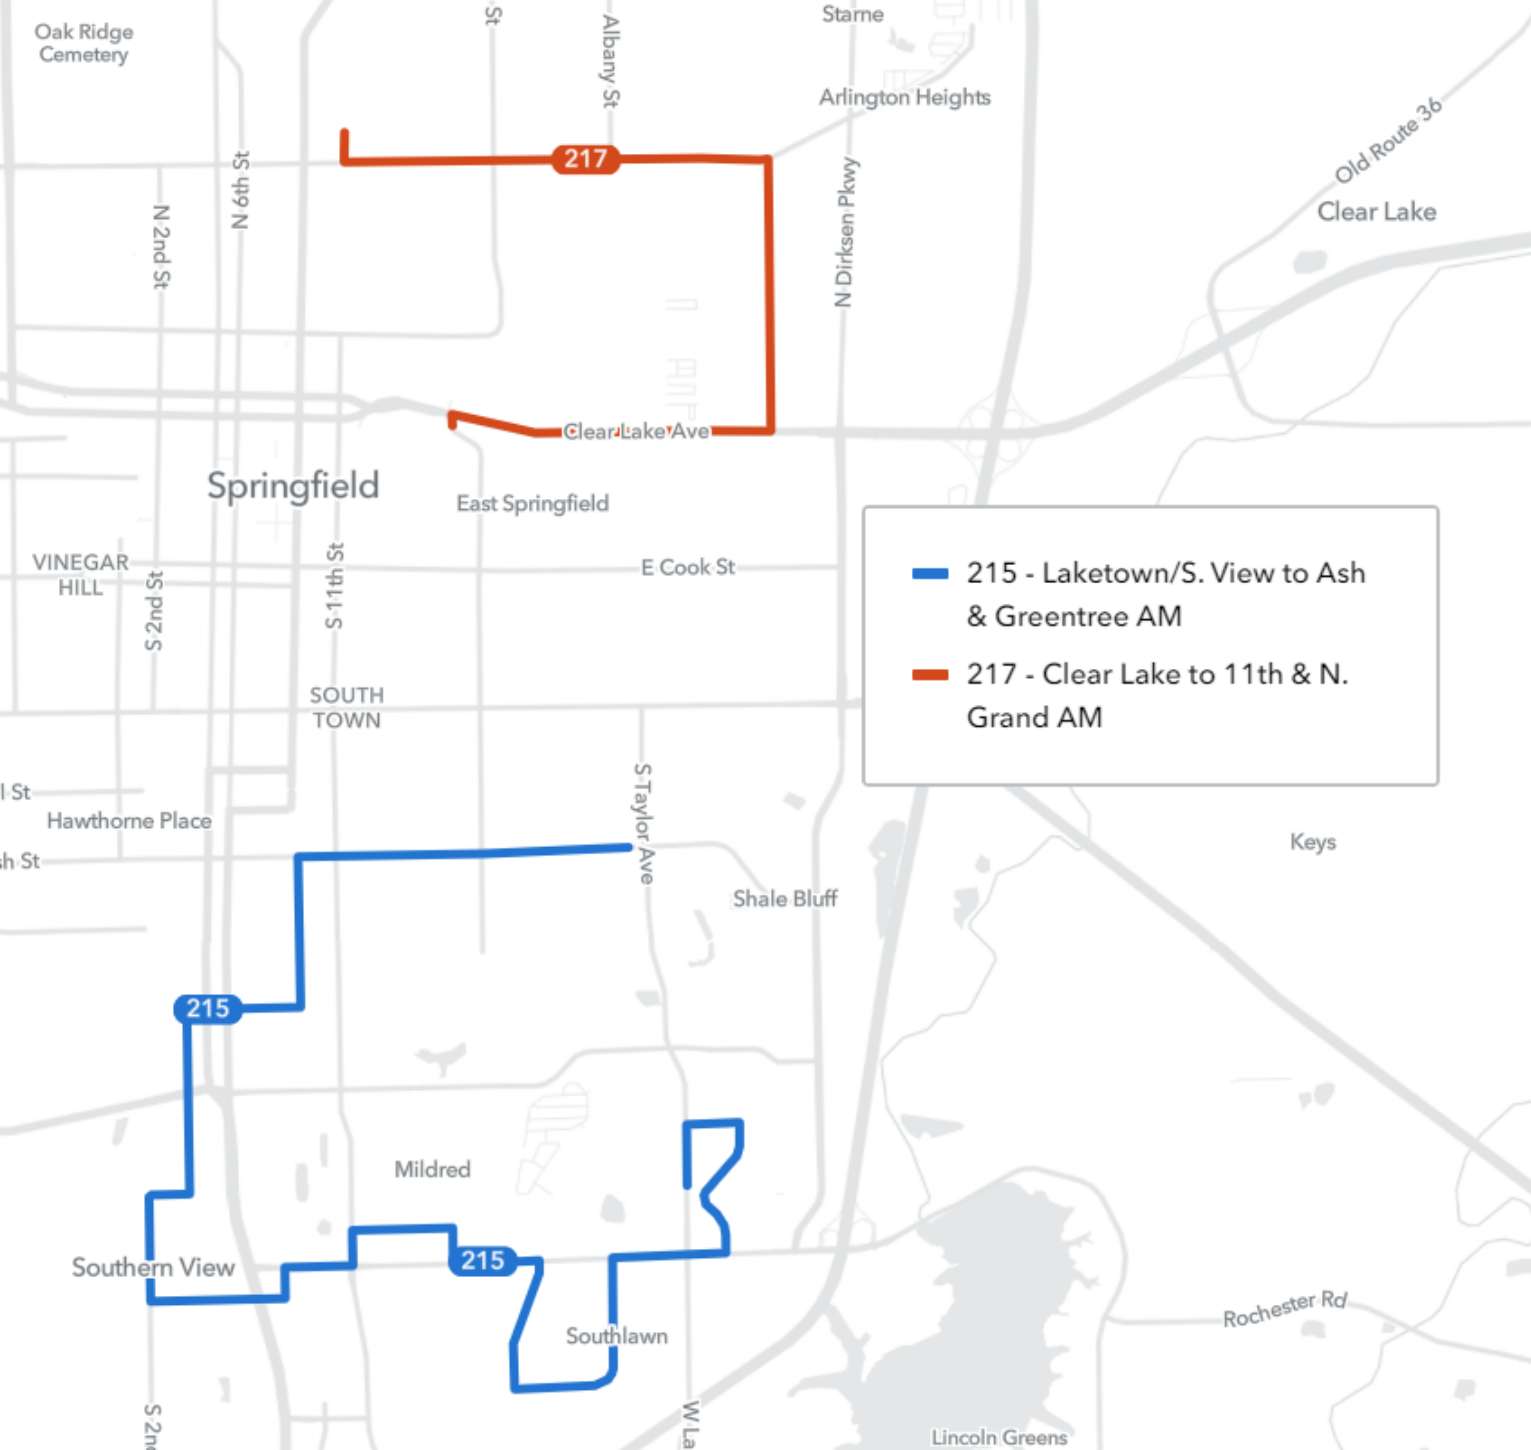

SUPPLEMENTAL SERVICE ROUTES

Route	Departs	Arrives
202 Ash & Greentree to Southern View / Laketown	Ash & Greentree @ 3:25 PM	Ash & 15th @ 3:56 PM
204 Lewis & Adams to Downtown	Lewis & Adams @ 3:22 PM	Transfer Center @ 3:30 PM
208 11th & N. Grand to Downtown	LHS @ 3:22 PM	Transfer Center @ 3:30 PM
210 Lewis & Adams to Country Club	Lewis & Adams @ 3:30 PM	Chatham & Brentwood @ 3:58 PM
212 Ash & Greentree to Downtown	Ash & Greentree @ 3:30 PM	Transfer Center @ 3:45 PM
214 11th & N. Grand to Bruns Lane	11th & N. Grand @ 3:30 PM	Bruns & Jefferson @ 3:40 PM
215 Southern View / Laketown to Ash & Greentree	Taylor & Bel Aire @ 7:35 AM	Ash & Greentree @ 8:05 AM
217 MLK & Clear Lake to 11th & N. Grand	MLK & Clear Lake @ 7:15 AM	11th & N. Grand @ 7:40 AM
220 Lewis & Adams to 13th & Cook	Lewis & Adams @ 3:25 PM	13th & Cook @ 3:50 PM

AM ROUTES

PM ROUTES